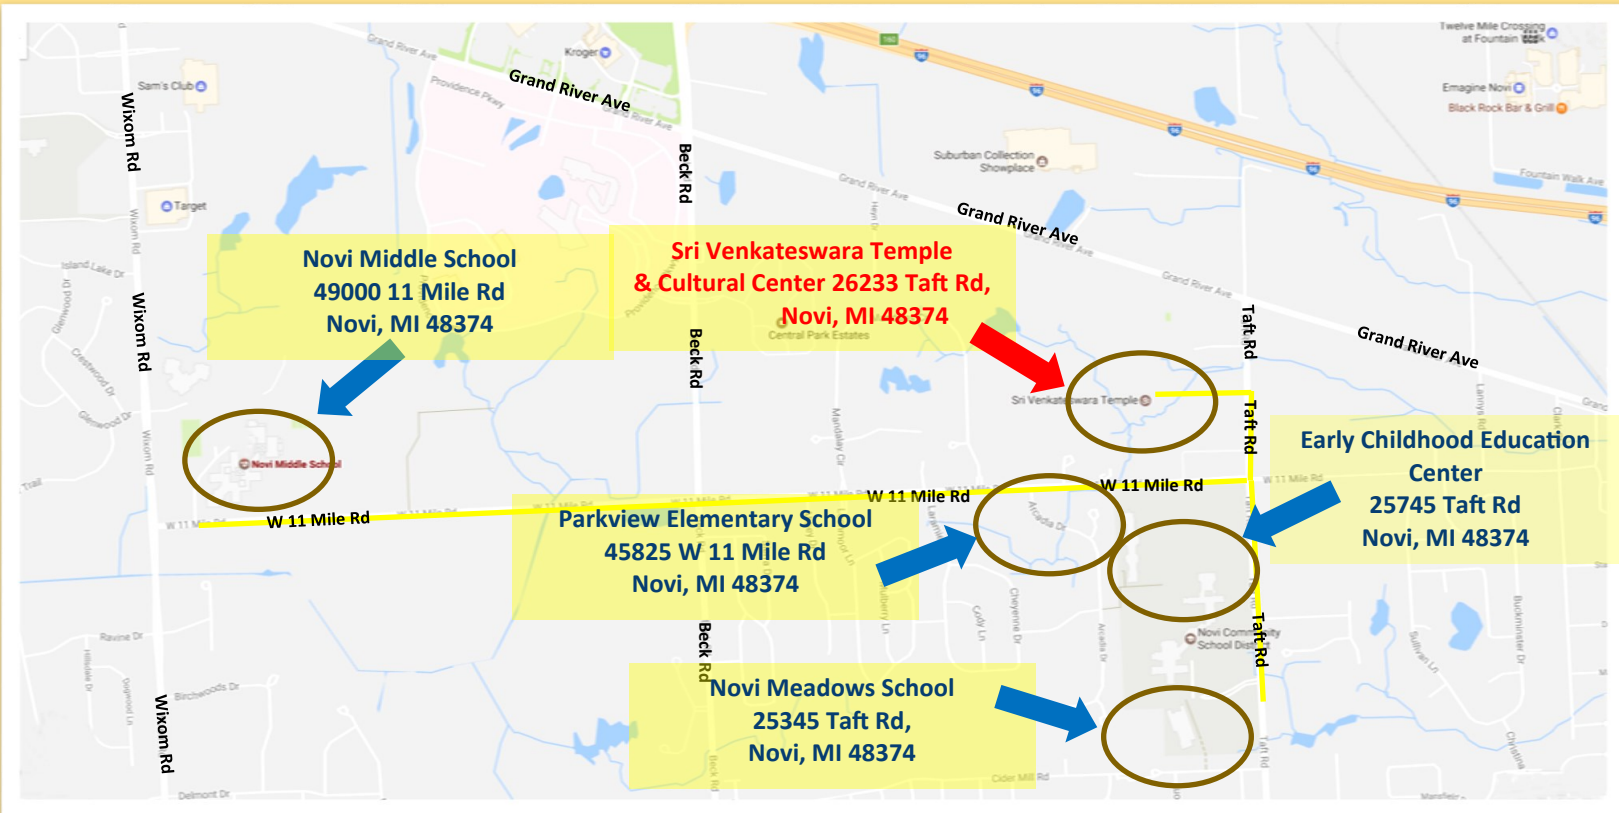

BRAHMOTSAVAM Parking & Shuttle Service

Parking is available at multiple parking lots in close proximity of the Temple & shuttle services are available from/to them. For assistance with parking, please call (248) 449-9049.

May 19th Friday:

- Parking at Novi Meadows, Parkview Elementary, Early Childhood Education Center
- Shuttle service from 6:00 pm to 9:00 pm

May 20th Saturday:

- Parking at Parkview Elementary, Early Childhood Education Center, Novi Middle School
- **Strictly NO PARKING allowed at Novi Meadows**
- Shuttle service from 9:30 am to 9:00 pm

May 21st Sunday:

- Parking at Parkview Elementary, Early Childhood Education, Novi Meadows
- Shuttle service from 9:30 am to 9:00 pm

No Parking is allowed at Temple on May 19th Friday, May 20th Saturday, May 21st Sunday